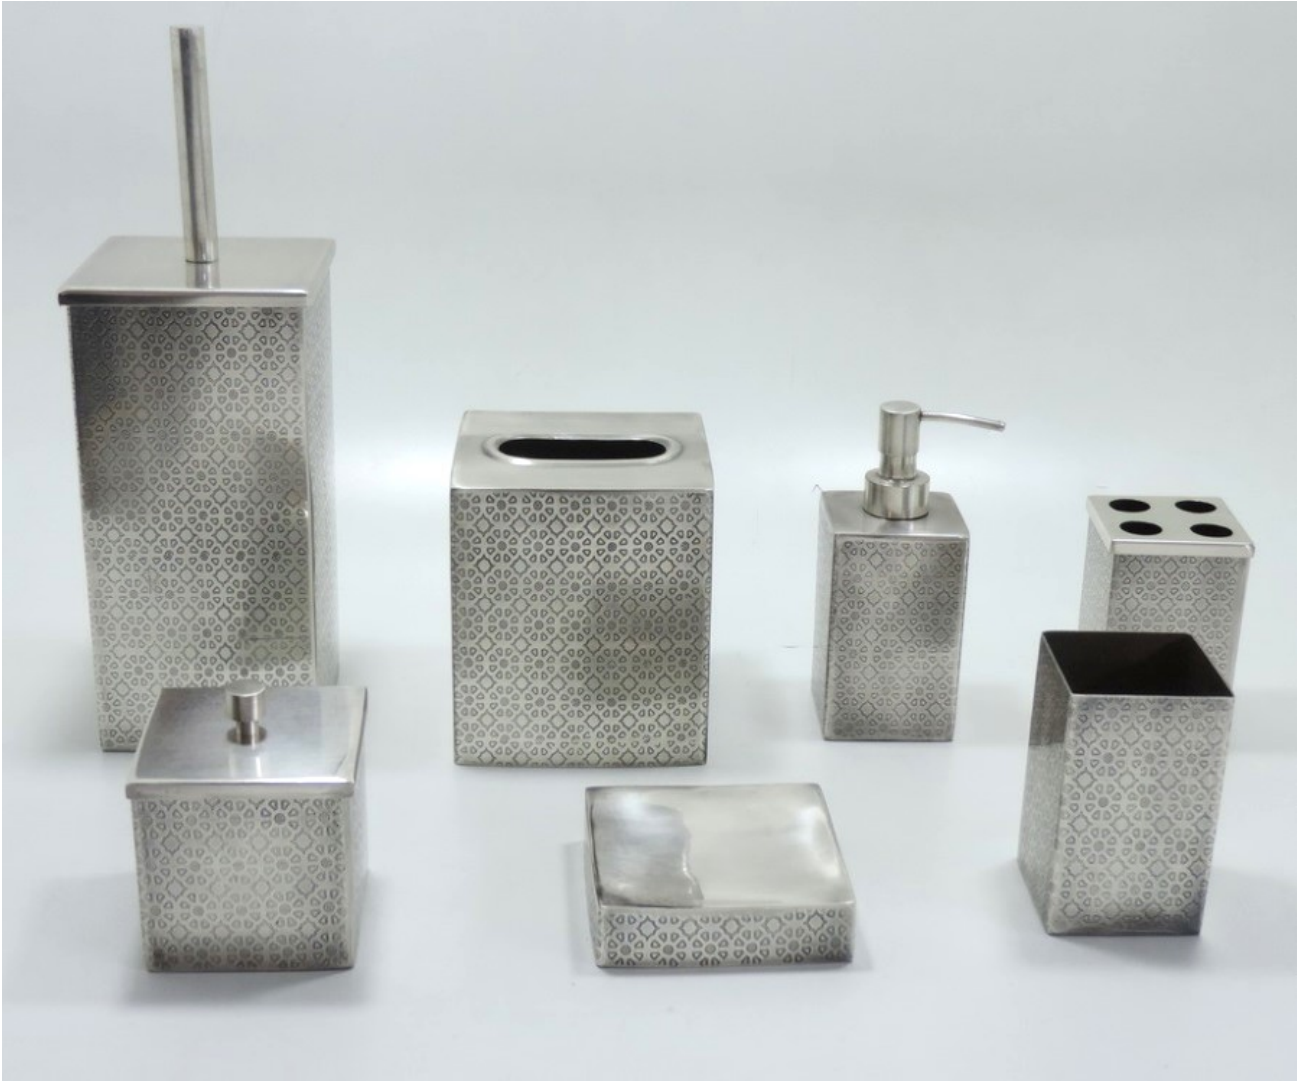

ANKITAM
INTERNATIONAL

ITEM NO.	DESCRIPTION	ITEM SIZE (CMS)	FINISH
6857	LOTION DISPENSER	7*7*15	ANT. GOLD
6858	TOOTHBRUSH HOLDER	8*8*10	ANT. GOLD
6859	CANISTER	9*9*10.5	ANT. GOLD
6860	SOAP DISH	14*14*5.5	ANT. GOLD
6861	TUMBLER	7.5*7.5*9.6	

ITEM NO.	DESCRIPTION	ITEM SIZE (CMS)	FINISH
7786	LOTION DISPENSER	6.5*20.5*6.5	ANT.GOLD
7787	TUMBLER	7*11.7*7	
7788	SOAP DISH	14*3*10.7	
7789	GLASS JAR SMALL	10.1*14.5*10.1	ANT.GOLD
7790	GLASS JAR LARGE	15.5*19*15.5	ANT.GOLD

ITEM NO.	DESCRIPTION	ITEM SIZE (CMS)	FINISH
6862	LOTION DISPENSER	7*7*15	NICKEL
6863	TOOTHBRUSH HOLDER	8*8*10	NICKEL
6864	CANISTER	9*9*10.5	NICKEL
6865	TUMBLER	14*14*5.5	
6866	SOAP DISH	7.5*7.5*9.6	NICKEL

ITEM NO.	DESCRIPTION	ITEM SIZE (CMS)	FINISH
7080	LOTION DISPENSER	7.4*7.4*12.5	ANT. GOLD
7081	TOOTHBRUSH HOLDER	7.4*7.4*9	ANT. GOLD
7082	TUMBLER	7.4*7.4*8.2	ANT. GOLD
7083	CANISTER	7.4*7.4*10	ANT. GOLD
7084	SOAP DISH	14*14*5.2	ANT. GOLD