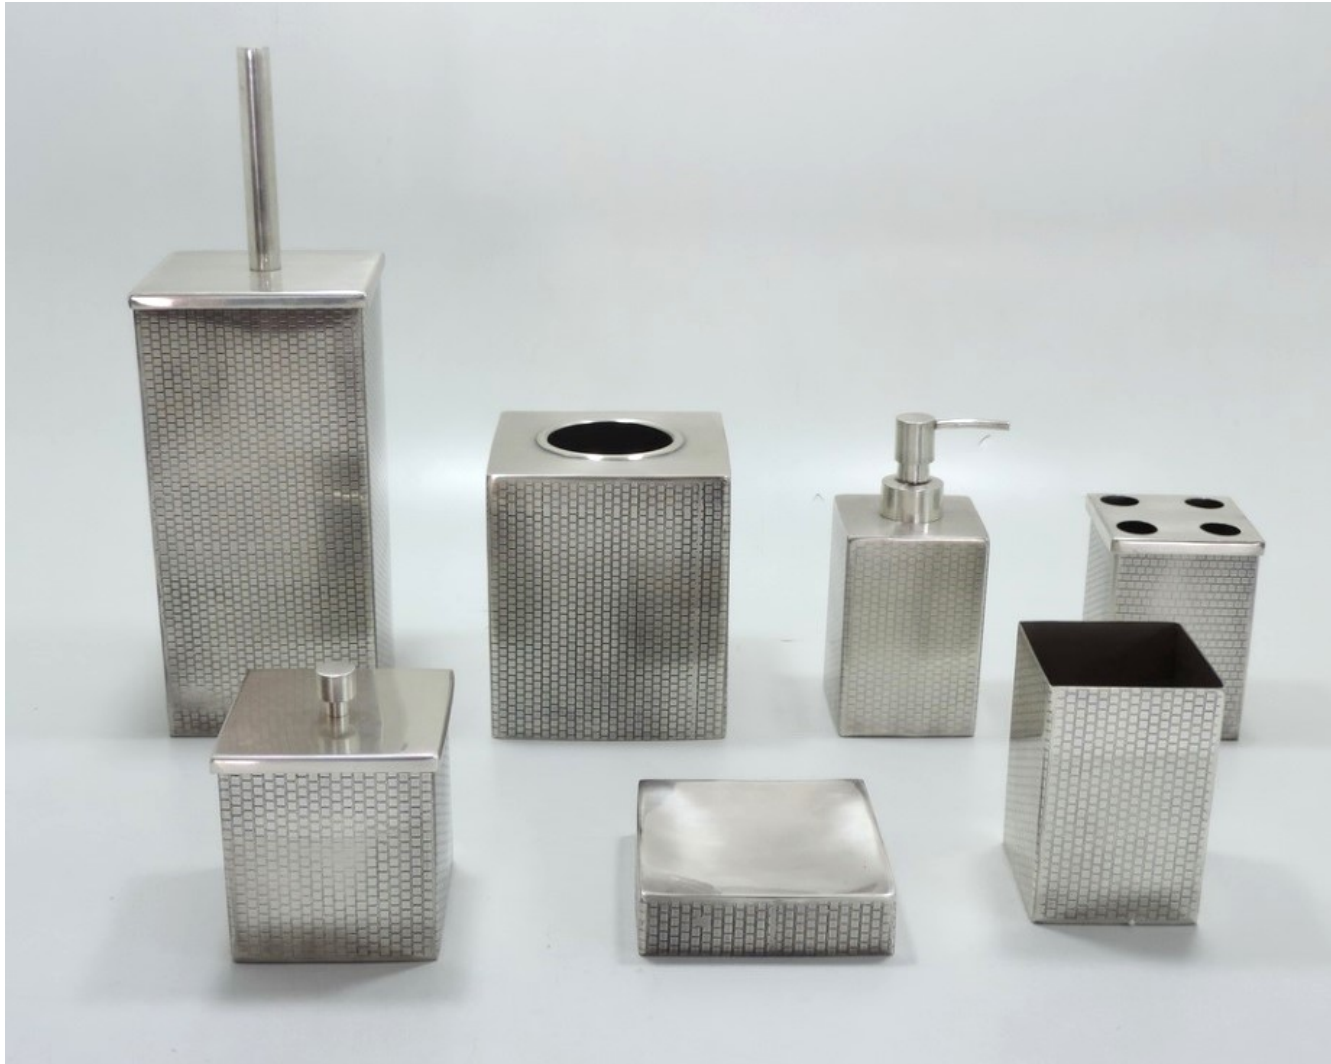

ANKITAM
INTERNATIONAL

ITEM NO.	DESCRIPTION	ITEM SIZE (CMS)	FINISH
6857	LOTION DISPENSER	7*7*15	ANT. GOLD
6858	TOOTHBRUSH HOLDER	8*8*10	ANT. GOLD
6859	CANISTER	9*9*10.5	ANT. GOLD
6860	SOAP DISH	14*14*5.5	ANT. GOLD
6861	TUMBLER	7.5*7.5*9.6	

ITEM NO.	DESCRIPTION	ITEM SIZE (CMS)	FINISH
7786	LOTION DISPENSER	6.5*20.5*6.5	ANT.GOLD
7787	TUMBLER	7*11.7*7	
7788	SOAP DISH	14*3*10.7	
7789	GLASS JAR SMALL	10.1*14.5*10.1	ANT.GOLD
7790	GLASS JAR LARGE	15.5*19*15.5	ANT.GOLD

ITEM NO.	DESCRIPTION	ITEM SIZE (CMS)	FINISH
6862	LOTION DISPENSER	7*7*15	NICKEL
6863	TOOTHBRUSH HOLDER	8*8*10	NICKEL
6864	CANISTER	9*9*10.5	NICKEL
6865	TUMBLER	14*14*5.5	
6866	SOAP DISH	7.5*7.5*9.6	NICKEL

ITEM NO.	DESCRIPTION	ITEM SIZE (CMS)	FINISH
7080	LOTION DISPENSER	7.4*7.4*12.5	ANT. GOLD
7081	TOOTHBRUSH HOLDER	7.4*7.4*9	ANT. GOLD
7082	TUMBLER	7.4*7.4*8.2	ANT. GOLD
7083	CANISTER	7.4*7.4*10	ANT. GOLD
7084	SOAP DISH	14*14*5.2	ANT. GOLD