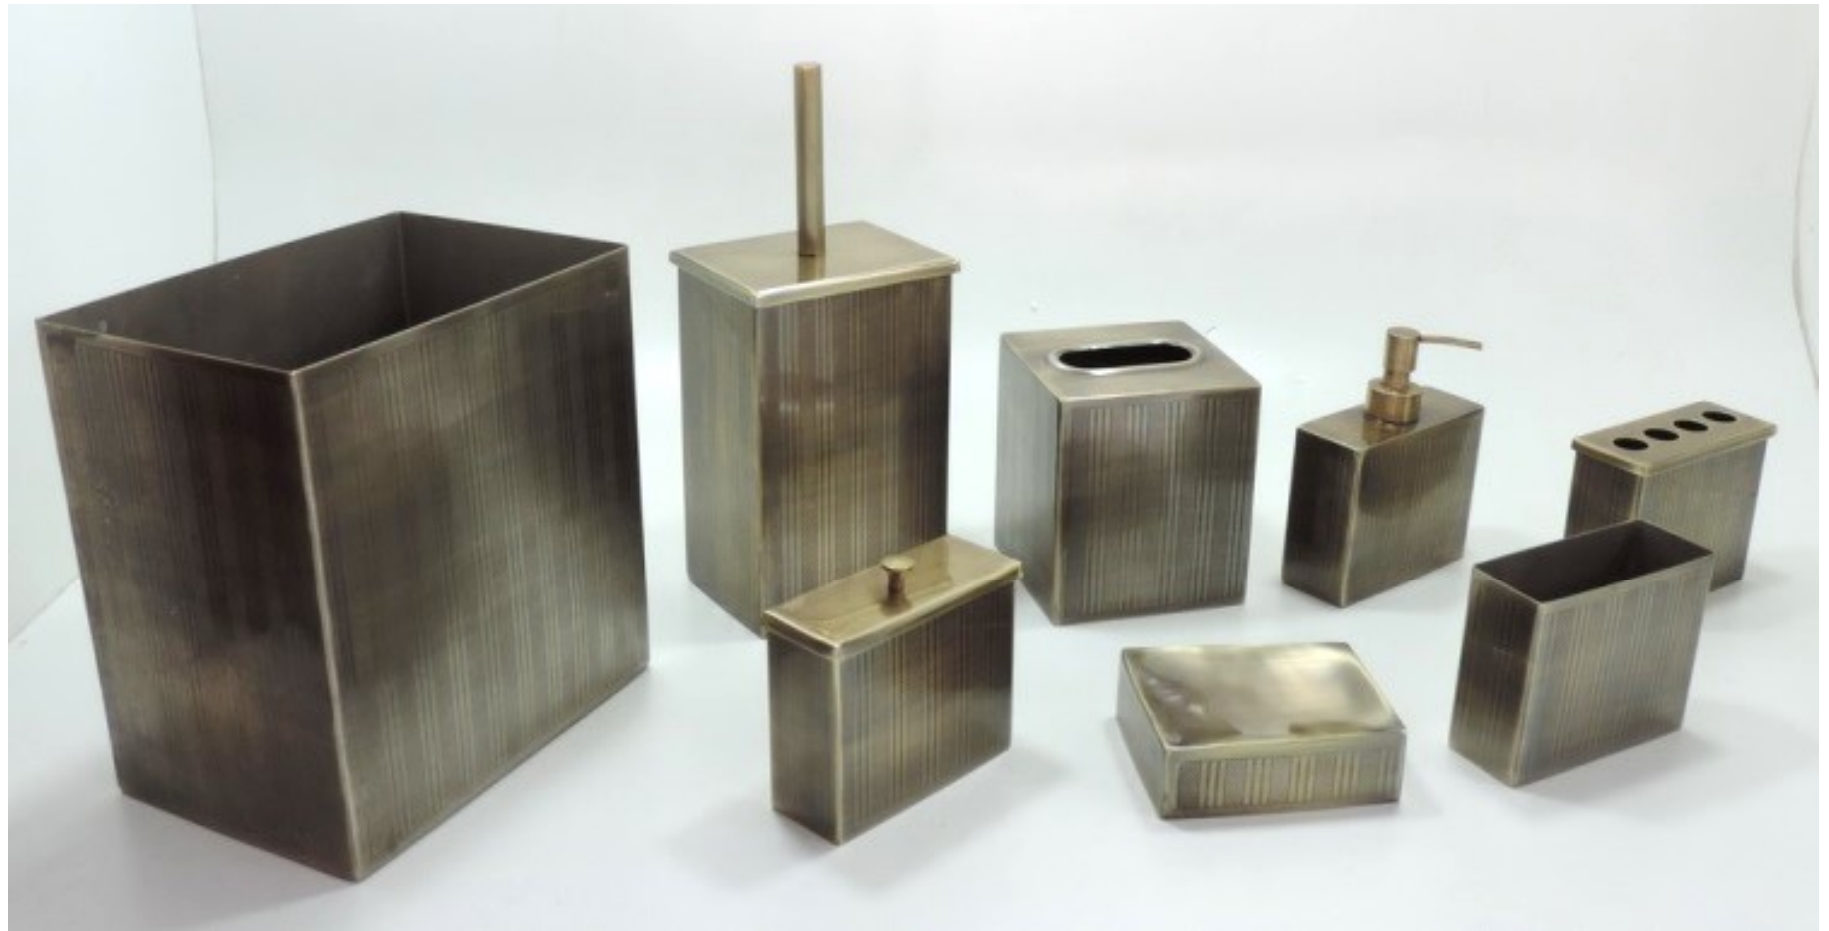

ANKITAM
INTERNATIONAL

ITEM NO.	DESCRIPTION	ITEM SIZE (CMS)	FINISH
6857	LOTION DISPENSER	7*7*15	ANT. GOLD
6858	TOOTHBRUSH HOLDER	8*8*10	ANT. GOLD
6859	CANISTER	9*9*10.5	ANT. GOLD
6860	SOAP DISH	14*14*5.5	ANT. GOLD
6861	TUMBLER	7.5*7.5*9.6	

ITEM NO.	DESCRIPTION	ITEM SIZE (CMS)	FINISH
7786	LOTION DISPENSER	6.5*20.5*6.5	ANT.GOLD
7787	TUMBLER	7*11.7*7	
7788	SOAP DISH	14*3*10.7	
7789	GLASS JAR SMALL	10.1*14.5*10.1	ANT.GOLD
7790	GLASS JAR LARGE	15.5*19*15.5	ANT.GOLD

ITEM NO.	DESCRIPTION	ITEM SIZE (CMS)	FINISH
6862	LOTION DISPENSER	7*7*15	NICKEL
6863	TOOTHBRUSH HOLDER	8*8*10	NICKEL
6864	CANISTER	9*9*10.5	NICKEL
6865	TUMBLER	14*14*5.5	
6866	SOAP DISH	7.5*7.5*9.6	NICKEL